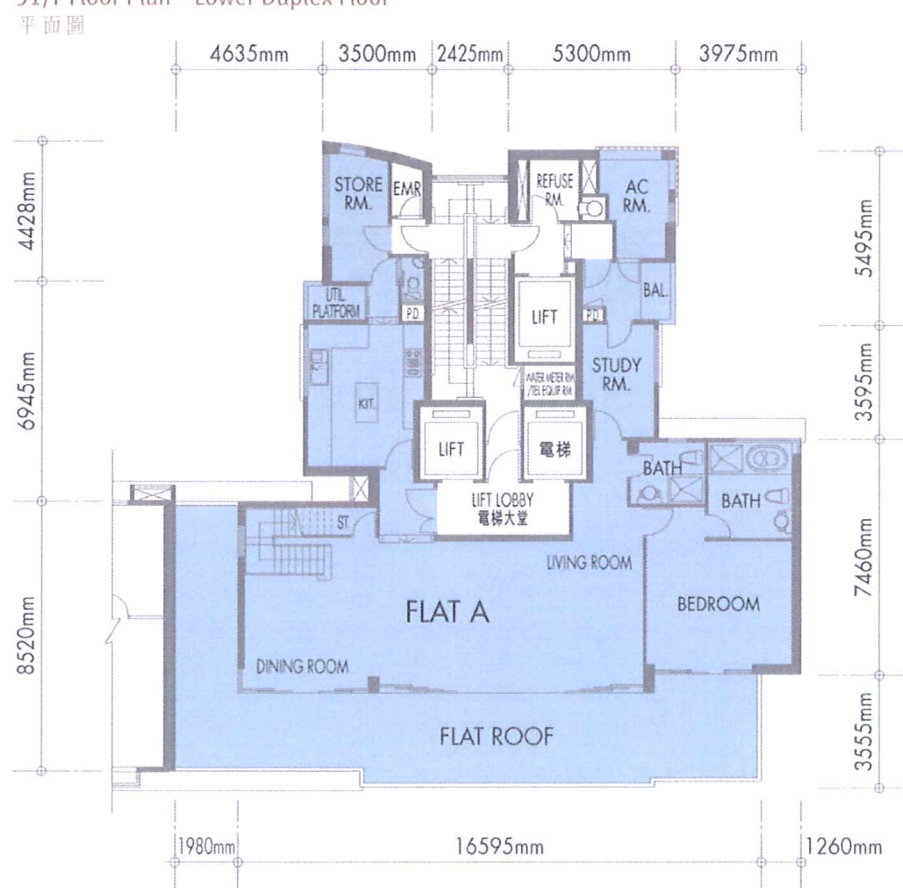

# SOUTH TOWER 3 42-48/F

↓ Panoramic Ocean View ↓  
無邊際遠洋景

# SOUTH TOWER 3 49-50/F

50/F Part Plan  
部份平面圖

↓ Panoramic Ocean View ↓  
無邊際遠洋景

# SOUTH TOWER 3 51-52/F (DUPLIX UNIT)

51/F Floor Plan – Lower Duplex Floor

# SOUTH TOWER 3 51-52/F (DUPLIX UNIT)

52/F Floor Plan – Upper Duplex Floor

53/F Part Plan – Roof